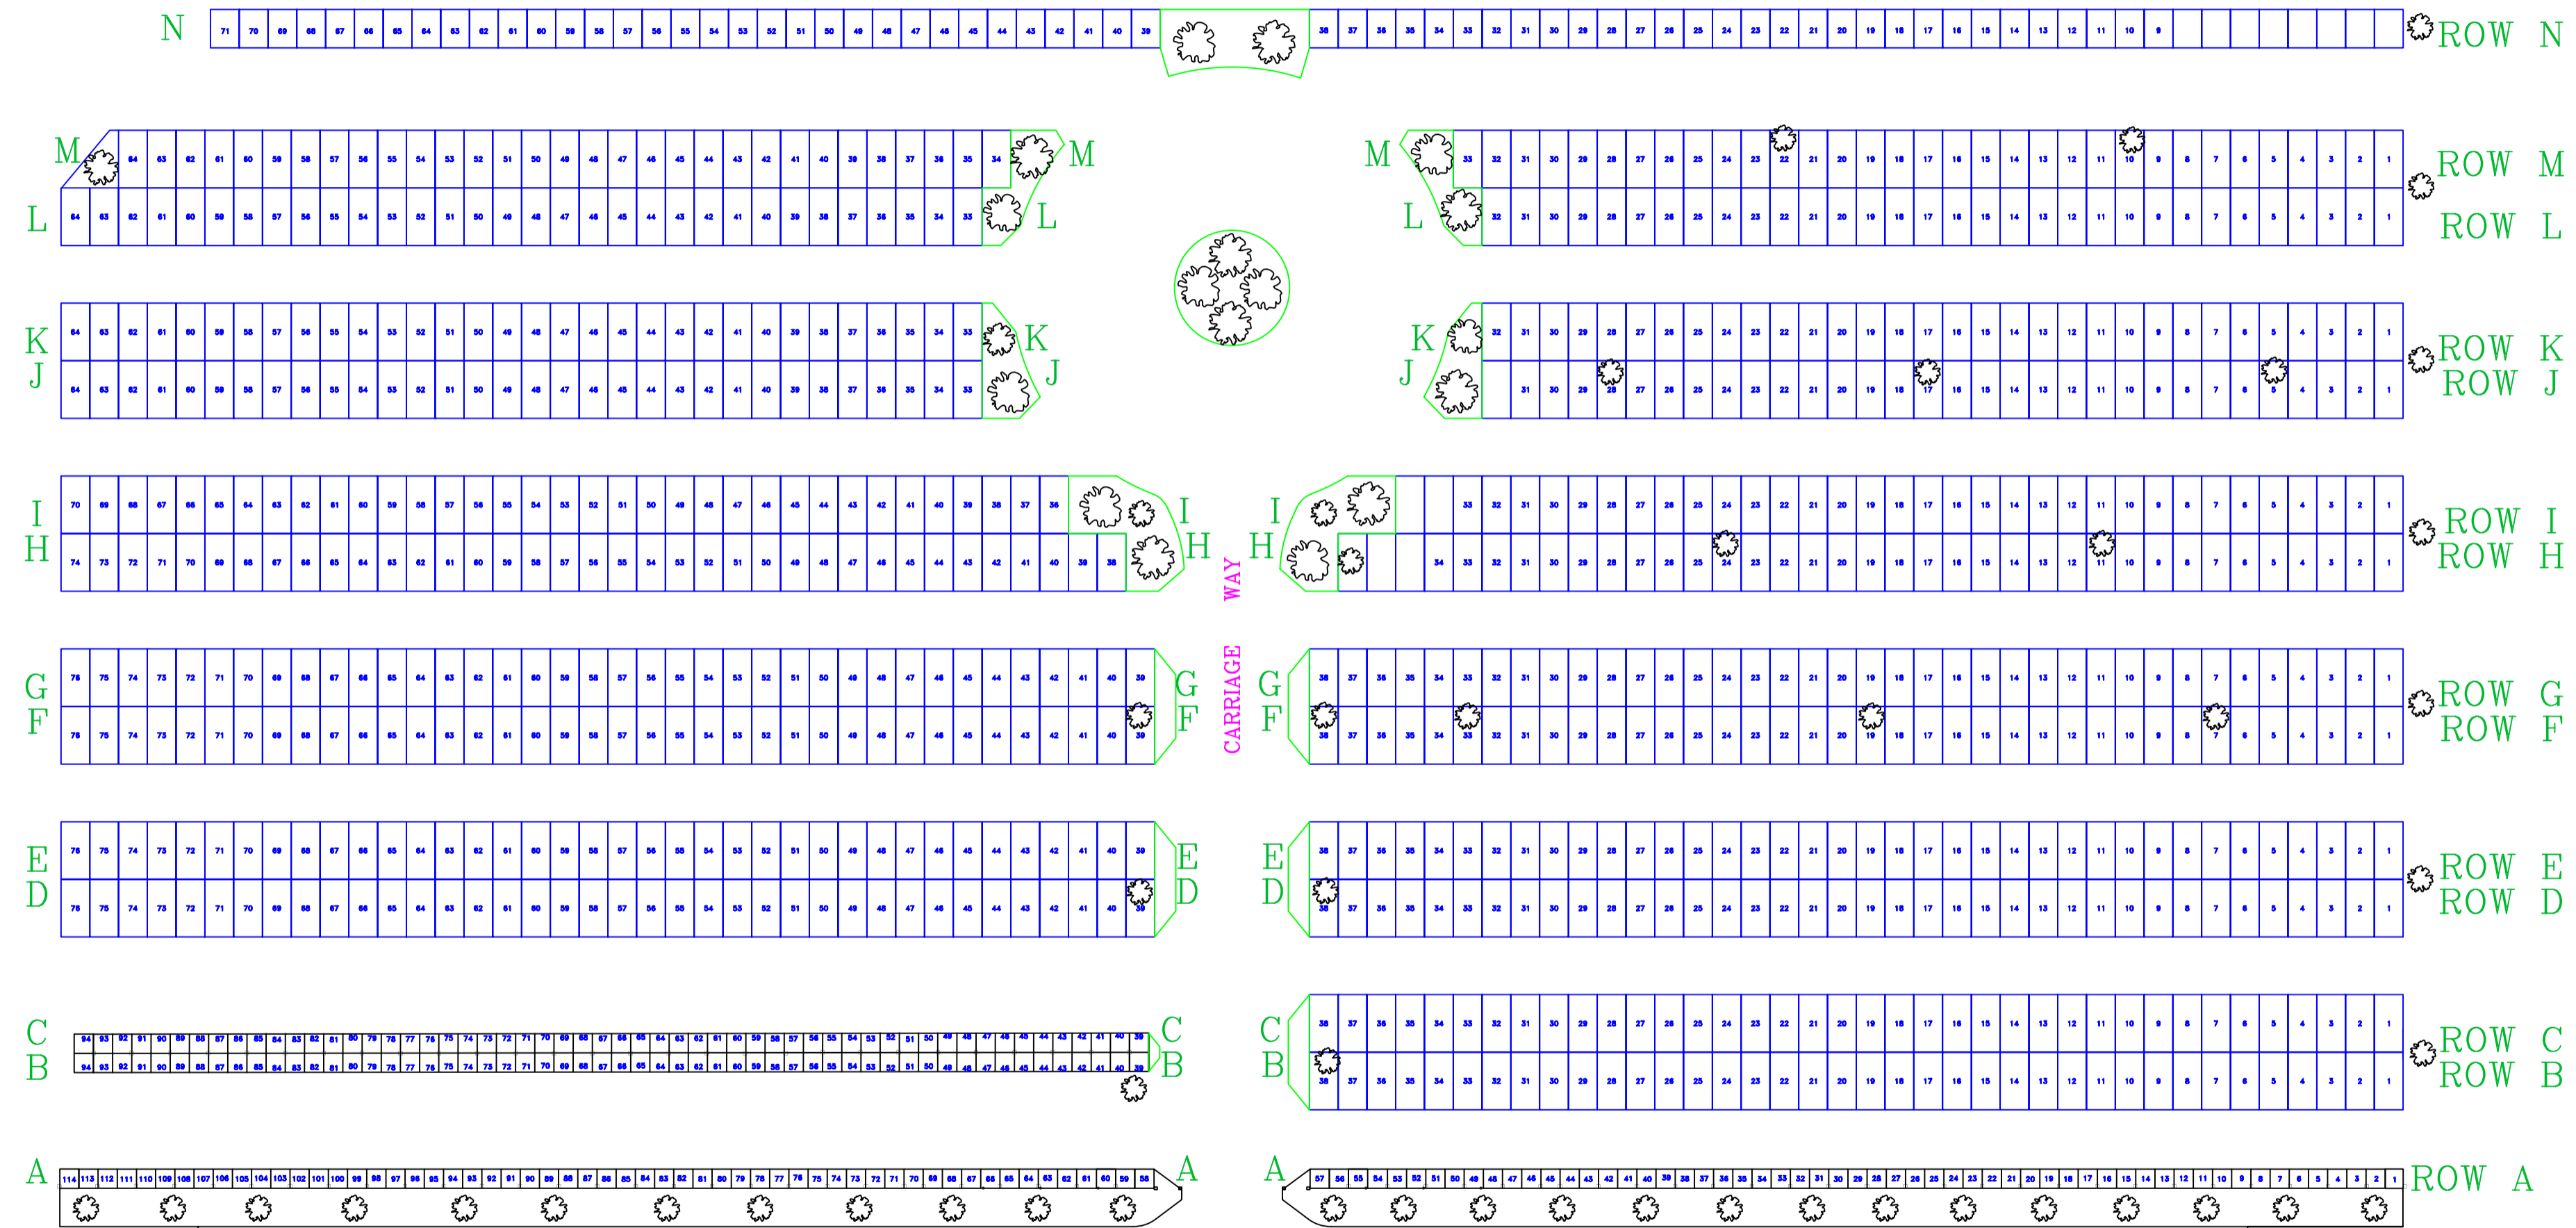

Rivercrest Cemetery, Sparwood, B.C.

HIGHWAY #43 (ELK VALLEY HIGHWAY)

LEGEND

- BUSH
 - FENCE
 - CREMATION PLOT
 - PLOT NUMBER
 - GRAVESITE
 - ROW NUMBER
- DISTRICT OF SPARWOOD
-
- PH: (250) 425-6271 FAX: (250) 425-7277
 Email: sparwood@sparwood.bc.ca
 Website: www.sparwood.bc.ca
- Last Revised By: L. Lafayette, October 2003
 Filename: rivercrest.dwg
- If you know of any missing information, please contact the District of Sparwood.