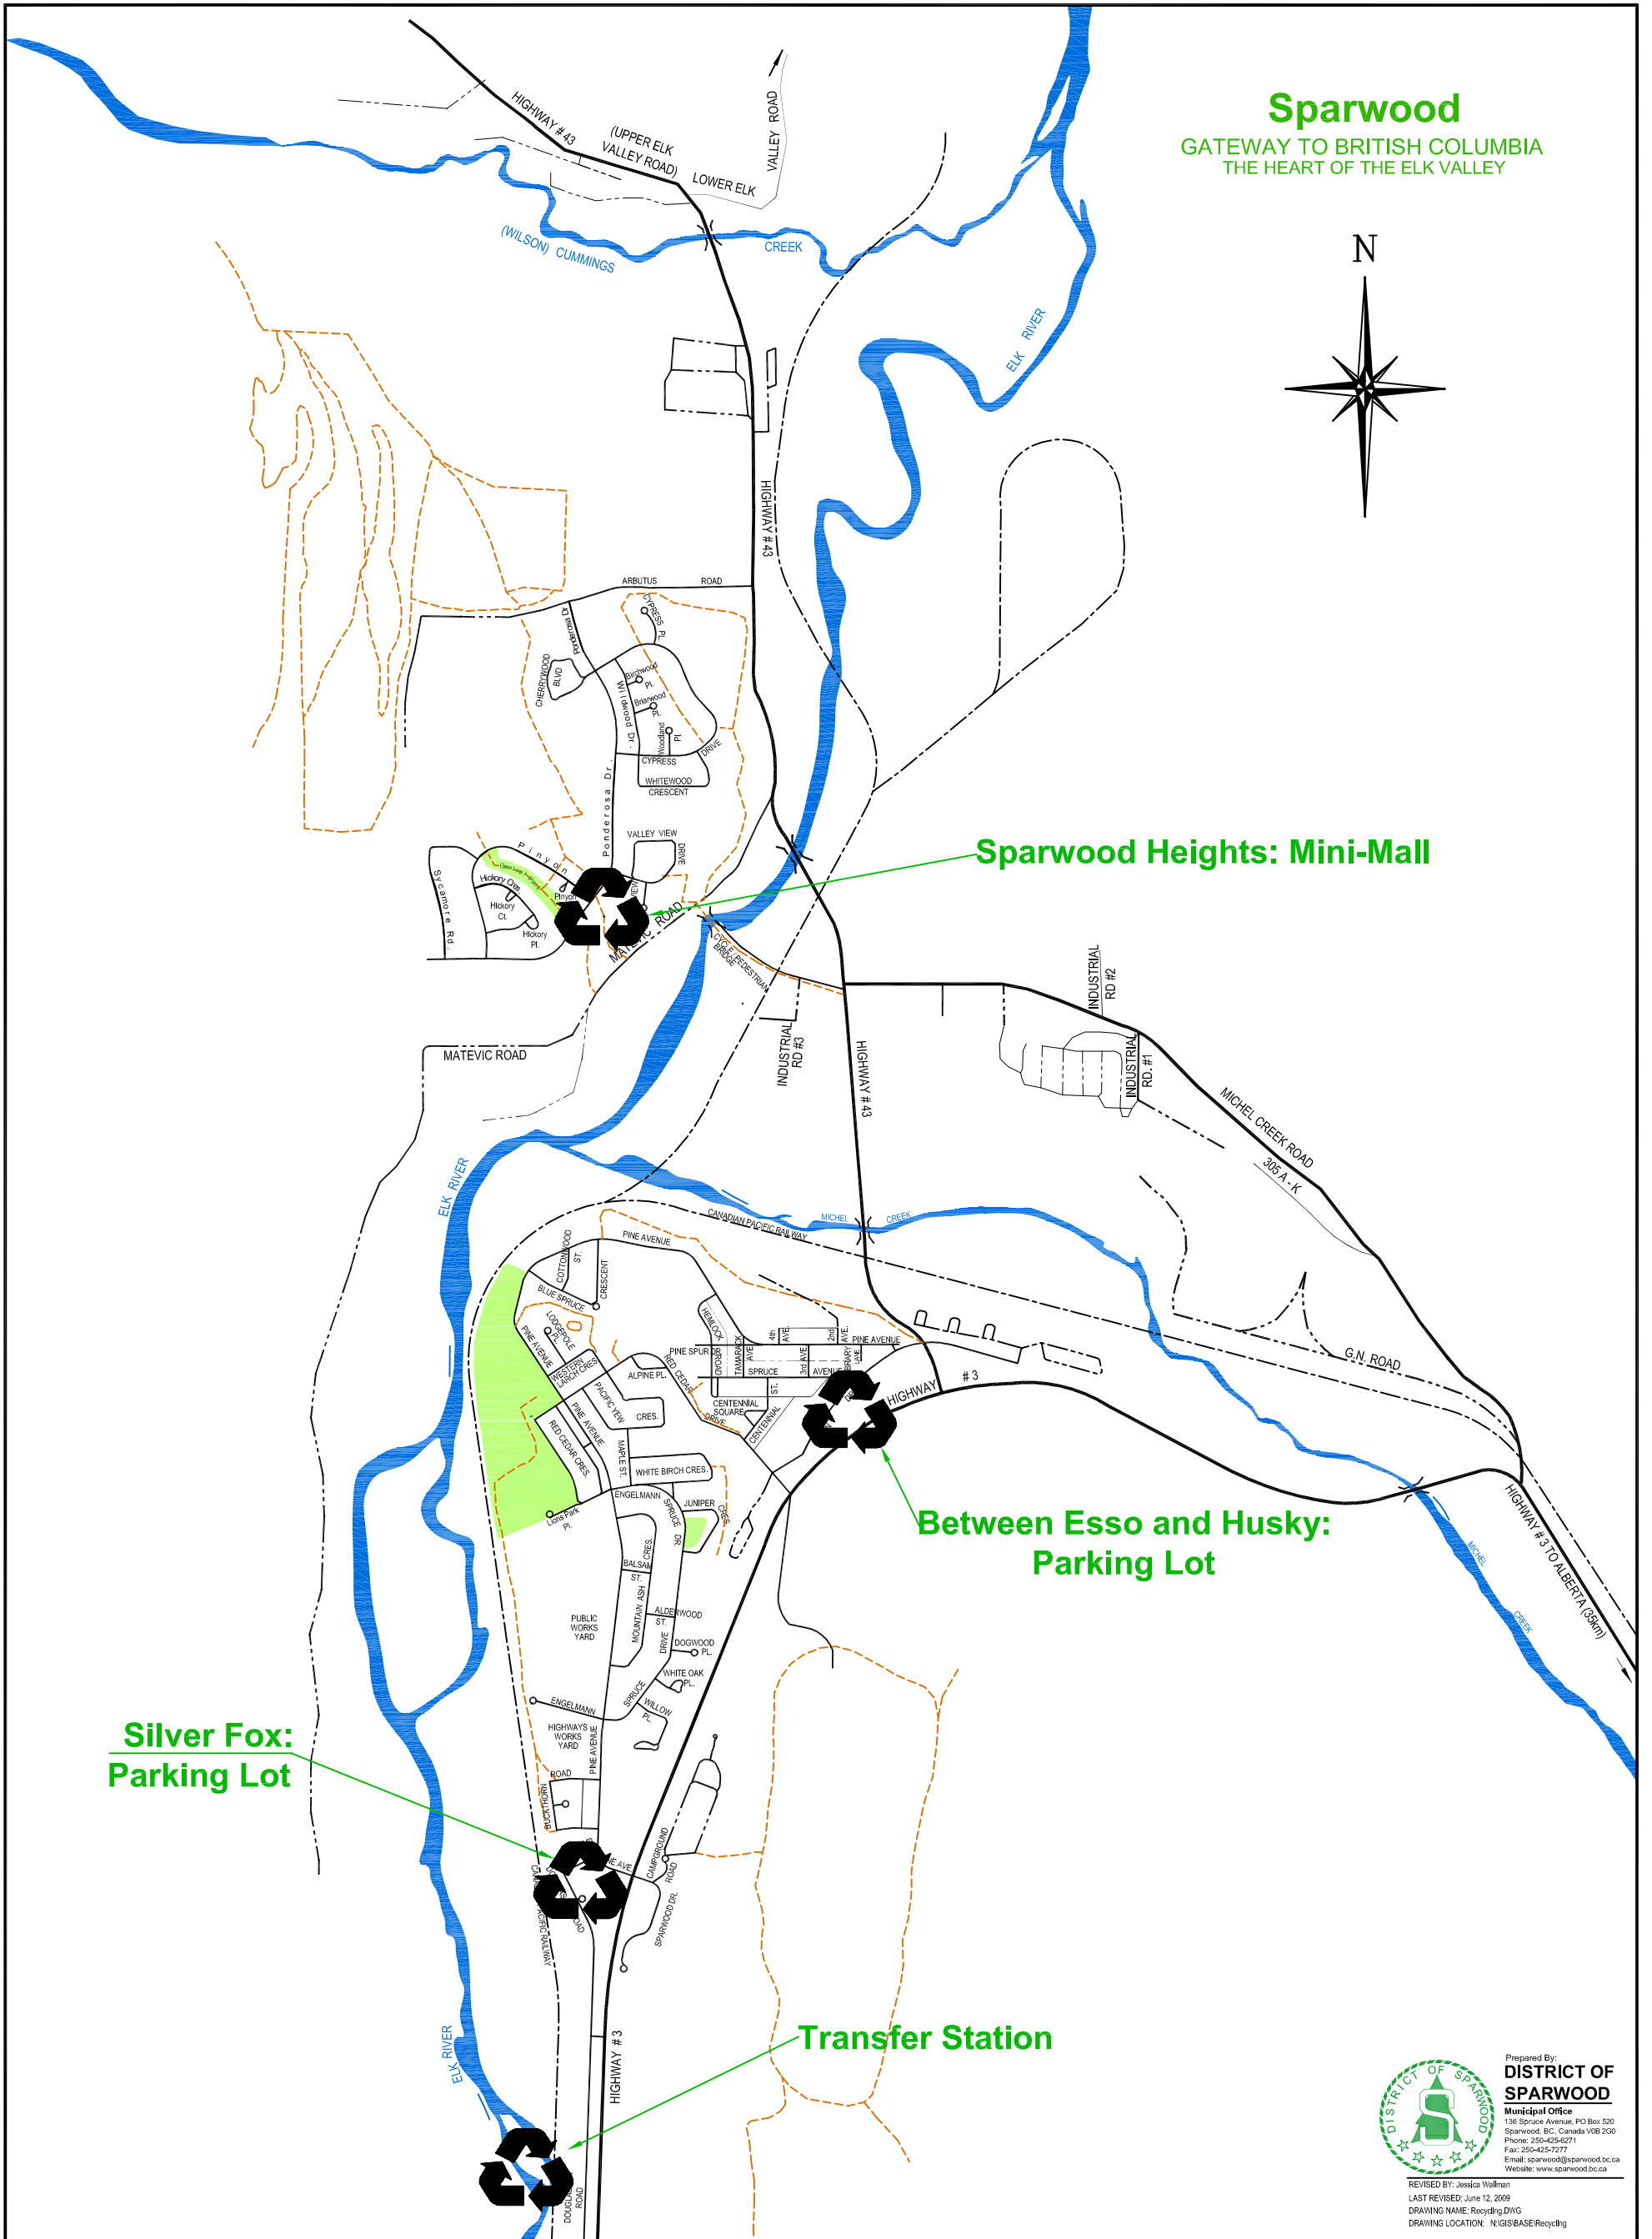

Sparwood
GATEWAY TO BRITISH COLUMBIA
THE HEART OF THE ELK VALLEY

Sparwood Heights: Mini-Mall

**Between Esso and Husky:
Parking Lot**

**Silver Fox:
Parking Lot**

Transfer Station